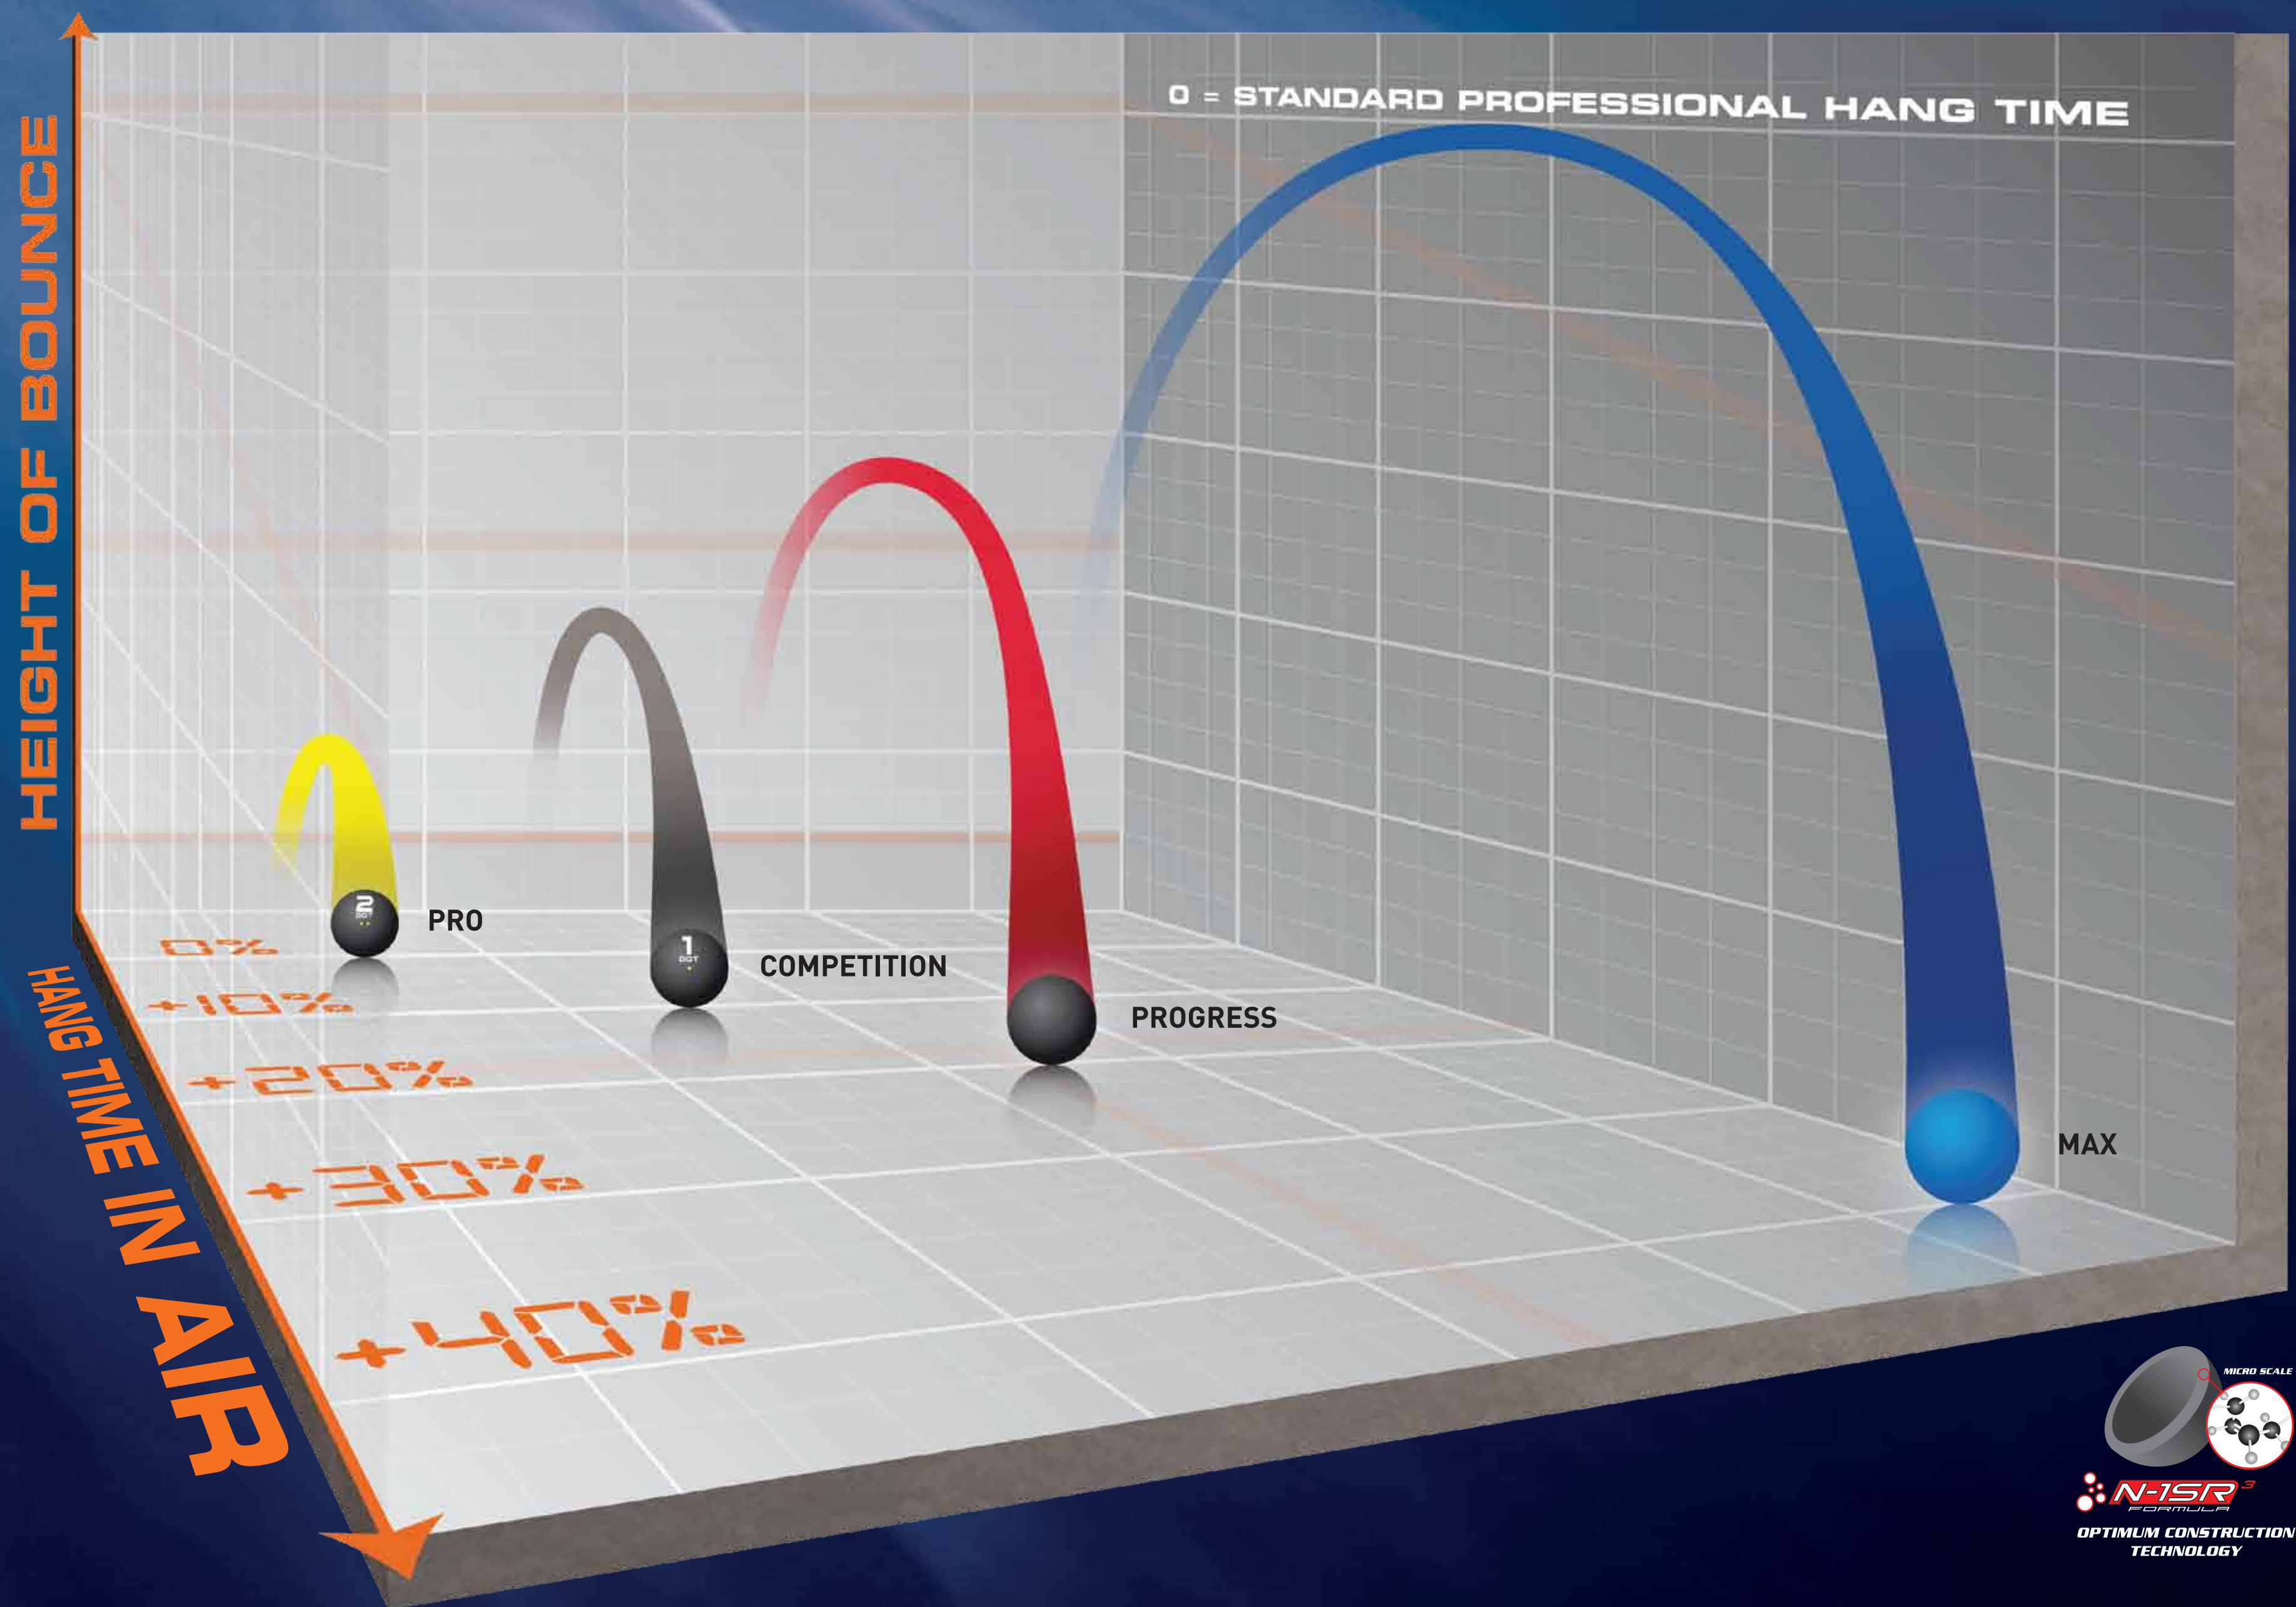

WORLD'S NO.1 SQUASH BALL

The unrivalled performance, durability and consistency of Dunlop Squash Balls are the reasons why Dunlop continues to be the official ball of the World Squash Federation (WSF), Professional Squash Association (PSA) and Women's International Squash Players Association (WISPA).

PRO

- Professional & advanced team players
- Traditional size
- Professional hang-time

COMPETITION

- Club players
- Traditional size
- 10% longer hang-time

PROGRESS

- Improver and recreational players
- 6% larger
- 20% longer hang-time

MAX

- Beginners
- 12% larger
- 40% longer hang-time

DUNLOP
SPORT